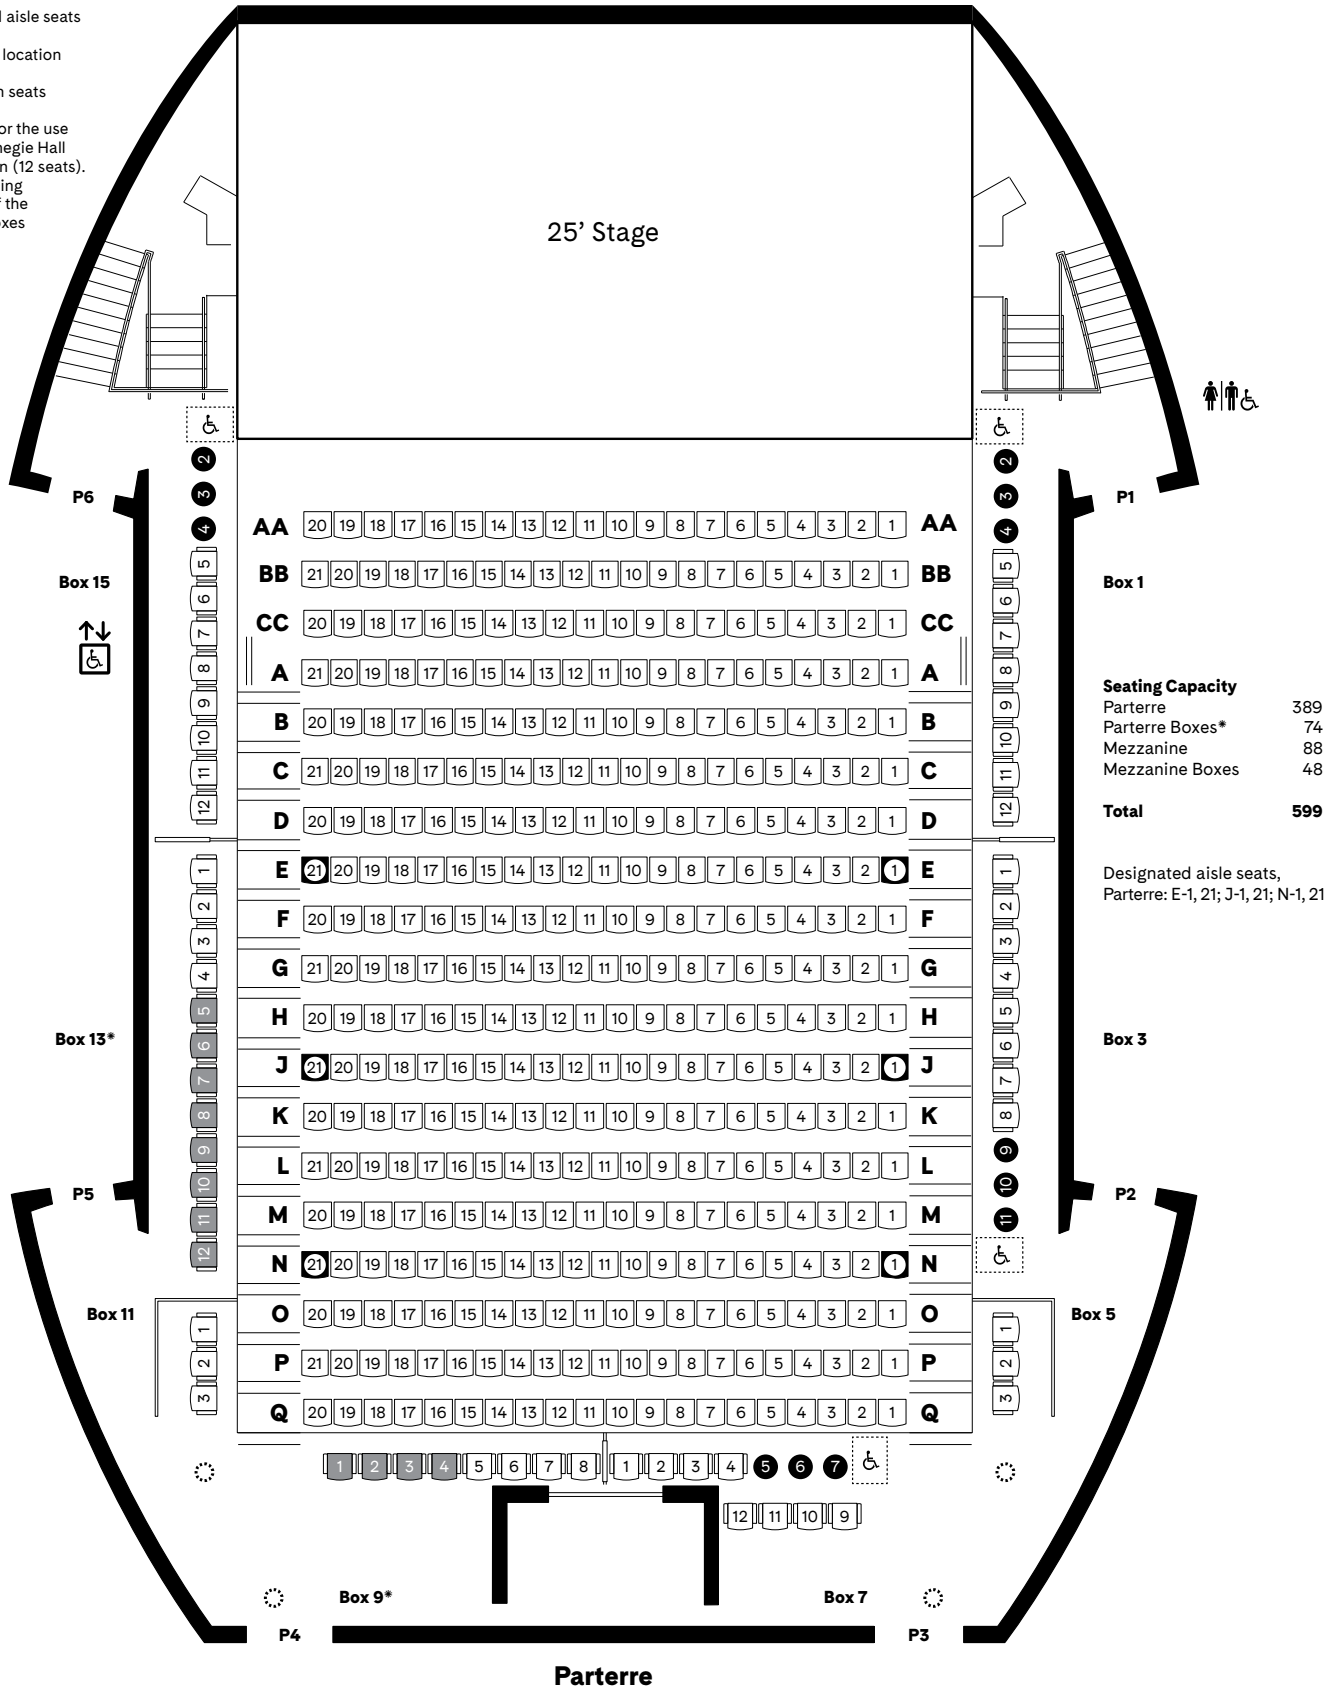

CARNEGIE HALL

Judy and Arthur Zankel Hall

carnegiehall.org | 212-247-7800 | 57th Street and Seventh Avenue, New York, NY 10019

-  Designated aisle seats
-  Accessible location
-  Companion seats
-  Reserved for the use of The Carnegie Hall Corporation (12 seats). The remaining capacity of the Parterre boxes is 62.*
-  Column

CARNEGIE HALL

Judy and Arthur Zankel Hall

carnegiehall.org | 212-247-7800 | 57th Street and Seventh Avenue, New York, NY 10019

South (West 56th Street)

-  Accessible Location
-  Companion Seats
-  Column

Seventh Avenue Entrance
Exit—Mezzanine and Parterre
Elevator "O"
Telephone